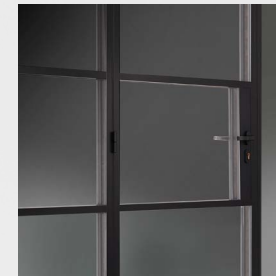

Industrial, modern, magnificent...

With sightlines of just 36mm, the Soho External Door ensures your home gets it all – expansive glass panels for maximum light, elite levels of security and remarkable aesthetics.