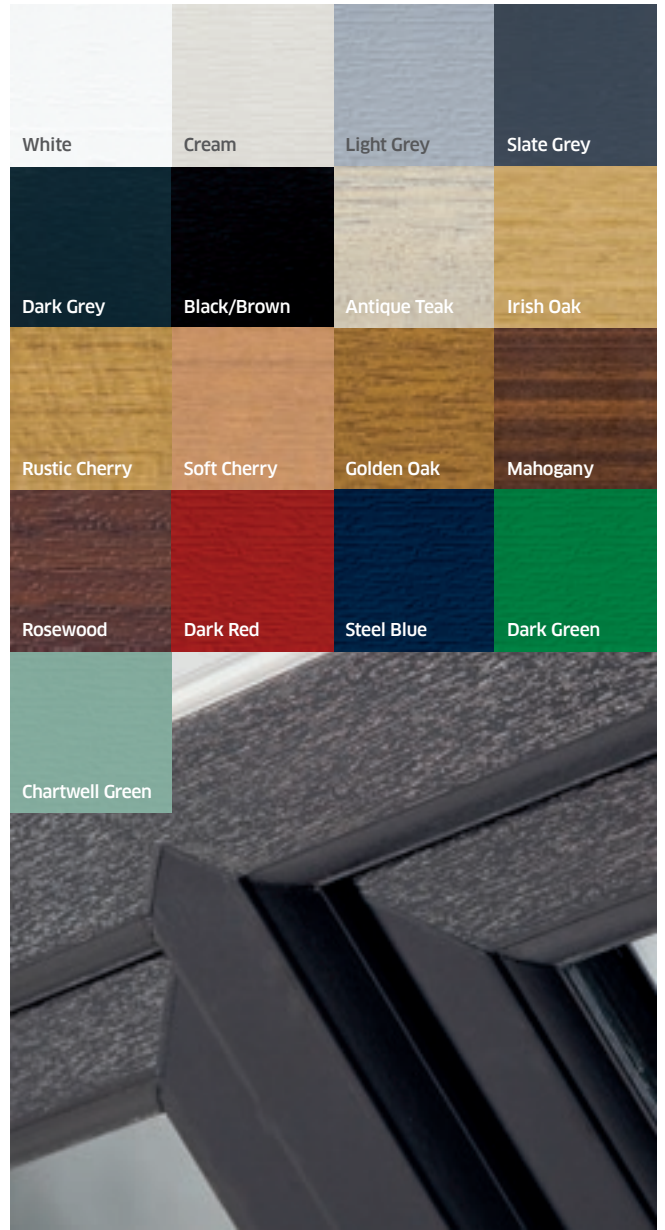

FINISHES AND GLAZING

An exciting range of finishes, a vast array of glazing options and door furniture to suit every taste. The choice is yours - make a design statement.

FINISH OPTIONS

The range is available in a variety of finishes including white, rosewood, golden oak and a range of solid colours. All can be combined with your choice of glass design, including Georgian square, stained or diamond lead.

The right window can make all the difference to a room, so it's important for it to look the part - and be reliable and cost-effective, too.

FURNITURE

An attractive range of door furniture is available in gold, white, black and chrome; enabling you to select what best suits your home and personal taste.

Also available is the Heritage Range hardware - the 'Monkey Tail' is not only aesthetically pleasing, but fully functioning and compatible too.

GLAZING

A vast array of glazing options are available. eg. Patterned, Georgian, Stained and Leaded.